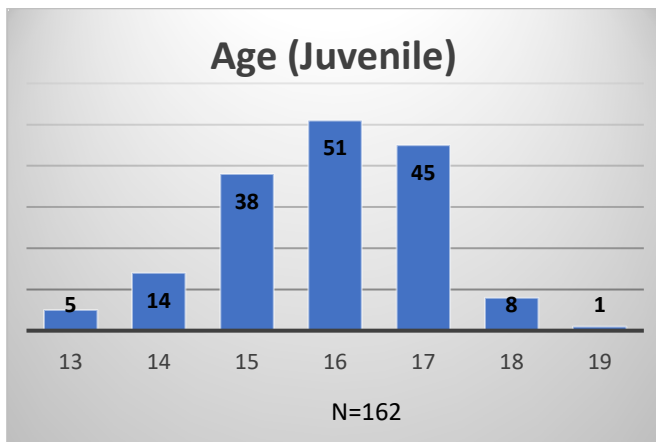

Daily Data Dashboard – September 29, 2023
Demographics for JTDC Population
Friday Morning Midnight Count

Total # of probation Involved youth¹: 1,289

¹ Probation Active: Any youth who is pending sentencing with an active social history, has been formally placed on probation or supervision with Cook County Juvenile Probation on the date of the report.

*Age, Gender and Race for Criminal Court population (N=1) is not represented in this report.

Data sources: cFive Supervisor – Probation Population and RMIS – JTDC Population

Daily Data Dashboard – September 29, 2023
Demographics for JTDC Population
Friday Morning Midnight Count