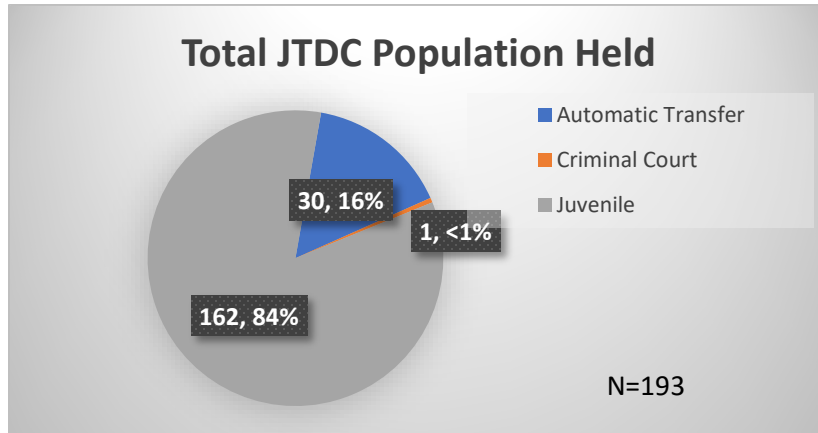

Daily Data Dashboard – September 29, 2023
Demographics for JTDC Population
Friday Morning Midnight Count

Total # of probation Involved youth¹: 1,289

¹ Probation Active: Any youth who is pending sentencing with an active social history, has been formally placed on probation or supervision with Cook County Juvenile Probation on the date of the report.

*Age, Gender and Race for Criminal Court population (N=1) is not represented in this report.

Data sources: cFive Supervisor – Probation Population and RMIS – JTDC Population

Daily Data Dashboard – September 29, 2023
Demographics for JTDC Population
Friday Morning Midnight Count