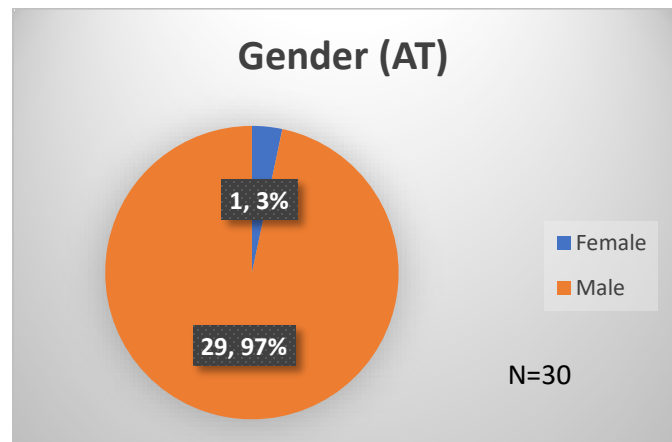

Daily Data Dashboard – September 29, 2023
Demographics for JTDC Population
Friday Morning Midnight Count

Total # of probation Involved youth¹: 1,289

¹ Probation Active: Any youth who is pending sentencing with an active social history, has been formally placed on probation or supervision with Cook County Juvenile Probation on the date of the report.

*Age, Gender and Race for Criminal Court population (N=1) is not represented in this report.

Data sources: cFive Supervisor – Probation Population and RMIS – JTDC Population

Daily Data Dashboard – September 29, 2023
Demographics for JTDC Population
Friday Morning Midnight Count