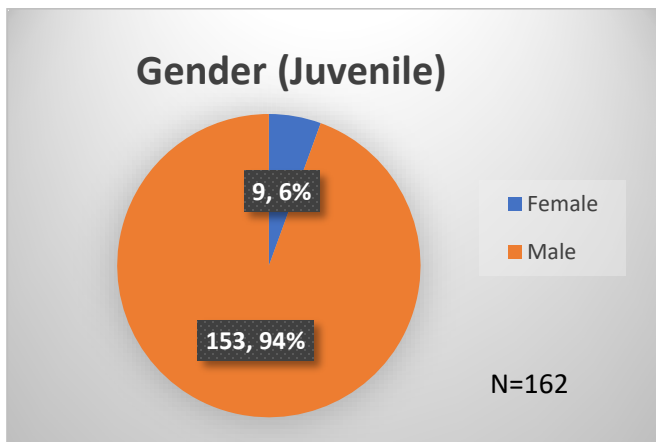

Daily Data Dashboard – September 29, 2023
Demographics for JTDC Population
Friday Morning Midnight Count

Total # of probation Involved youth¹: 1,289

¹ Probation Active: Any youth who is pending sentencing with an active social history, has been formally placed on probation or supervision with Cook County Juvenile Probation on the date of the report.

*Age, Gender and Race for Criminal Court population (N=1) is not represented in this report.

Data sources: cFive Supervisor – Probation Population and RMIS – JTDC Population

Daily Data Dashboard – September 29, 2023
Demographics for JTDC Population
Friday Morning Midnight Count