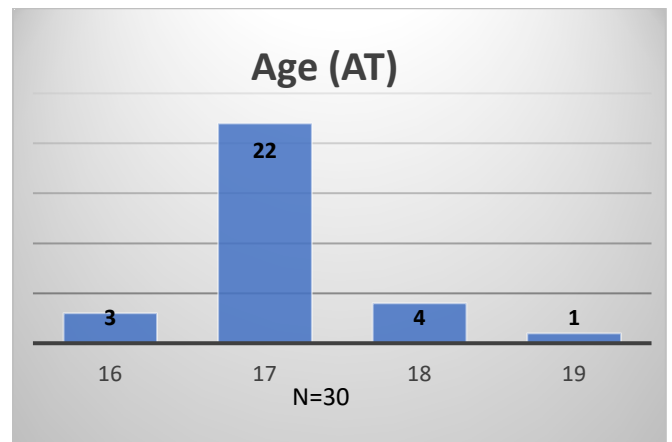

Daily Data Dashboard – September 29, 2023
Demographics for JTDC Population
Friday Morning Midnight Count

Total # of probation Involved youth¹: 1,289

¹ Probation Active: Any youth who is pending sentencing with an active social history, has been formally placed on probation or supervision with Cook County Juvenile Probation on the date of the report.

*Age, Gender and Race for Criminal Court population (N=1) is not represented in this report.

Data sources: cFive Supervisor – Probation Population and RMIS – JTDC Population

Daily Data Dashboard – September 29, 2023
Demographics for JTDC Population
Friday Morning Midnight Count